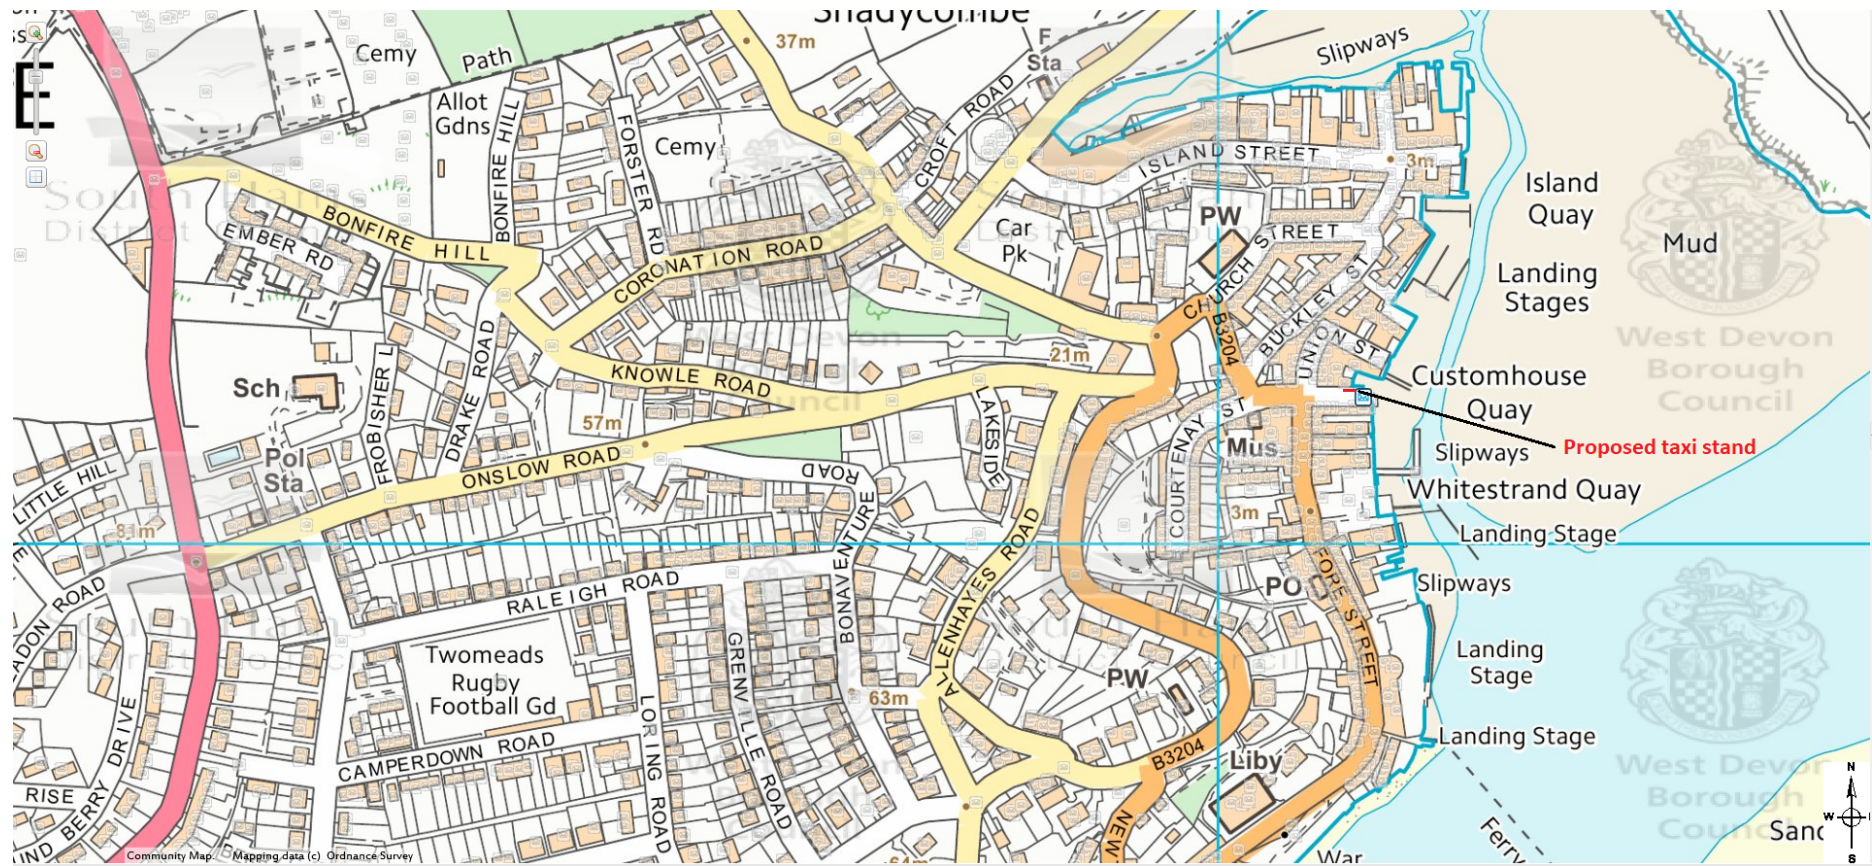

Appendix C

Overview of Salcombe showing location of proposed taxi stand

Photograph from Google Street View. Black vehicle in distance is parked in location of proposed taxi stand.

Photograph from Google Street View. Black vehicle is parked in location of proposed taxi stand.

Photograph from Google Street View. View from proposed rank west along Clifton Place.